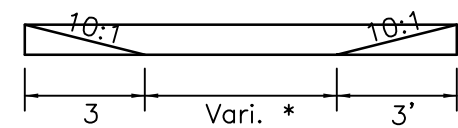

PLAN
NO SCALE

* Same width as PATHWAY/TRAIL/SIDEWALK

PROFILE
NO SCALE

STANDARD DETAILS
PEDESTRIAN CURB RAMP
GENERAL LOCATION

Last Revision:
June 2005

COTTAGE GROVE, MINNESOTA

City Plate No.
STR-5A