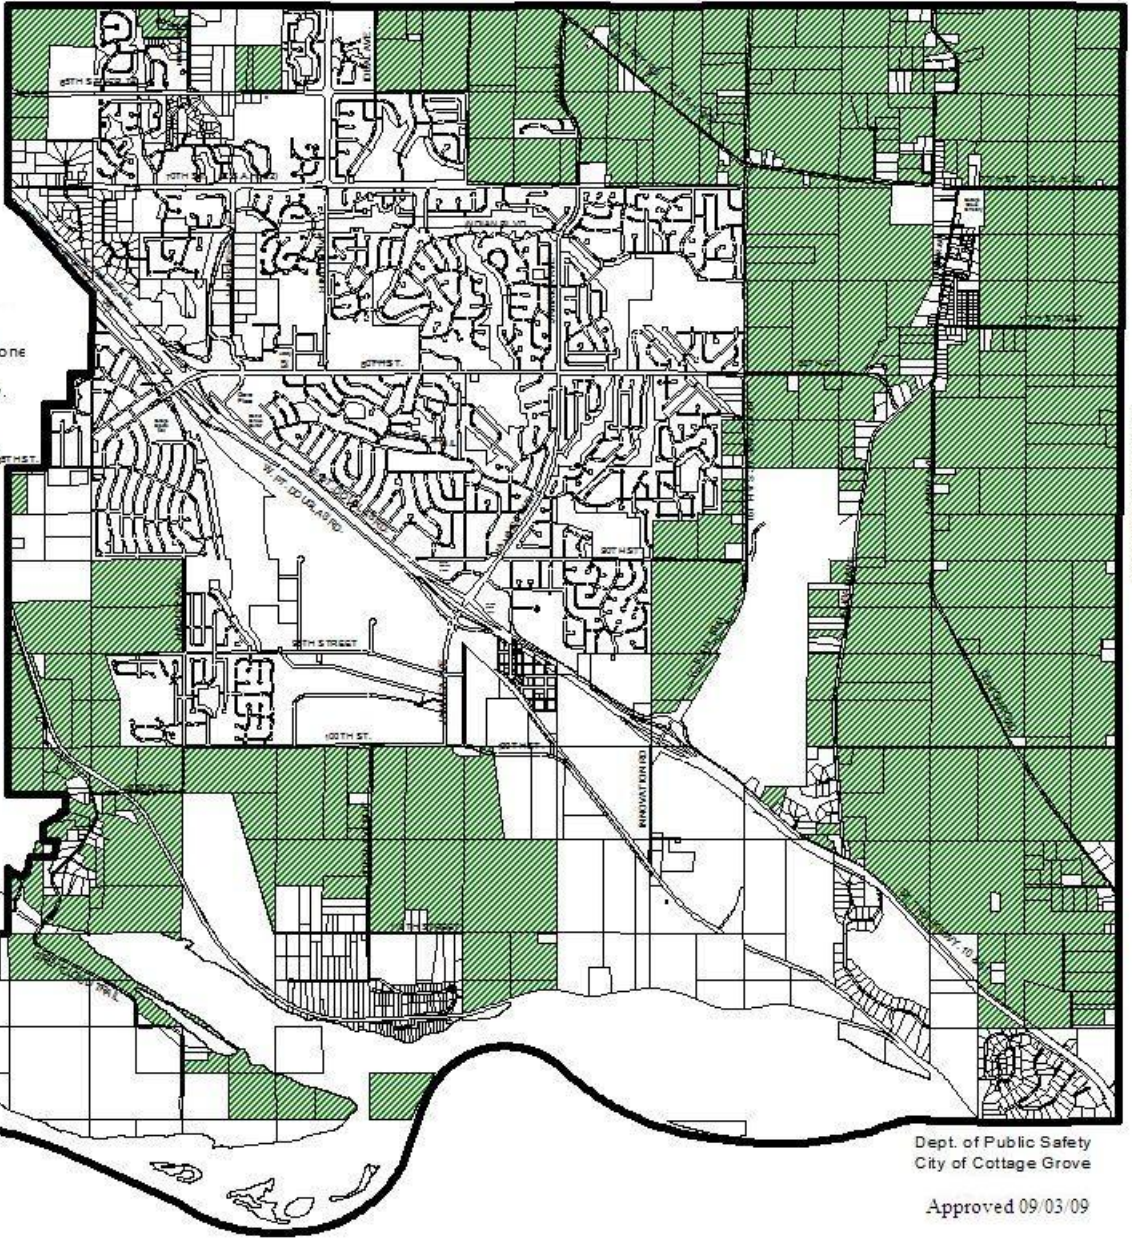

City of Cottage Grove 2009 Season Archery Hunting Map

City of Cottage Grove
Archery Hunting Rules

1. Five-acre minimum required (AG1, AG2 and R1 Zone)
2. Archery hunting not allowed within 300 feet of any public parks, trails, open space or right of way.
3. Hunt from a minimum 6-foot elevated stand.
4. No projectiles to leave property being hunted on.
5. All hunters must have written permission from the land owner along with proper ID at all times.

Contacts:
police Administration 651-458-2850
Washington Co. Dispatch 651-439-9381

Legend

 Archery Hunting

MAPING MOBILE (STATEWAY, 88)

Dept. of Public Safety
City of Cottage Grove

Approved 09/03/09